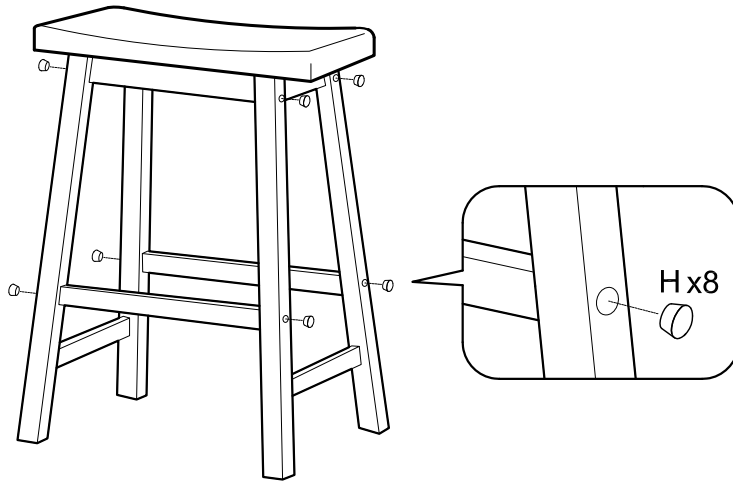

ASSEMBLY INSTRUCTIONS

Item : Tacoma Table With 2 Stool

Not Provided

2 Persons

Part List - Table

Part List - Stool

Hardware List

A  M6 x35mm = 8	D  M6 x13mm = 8	G  M7 x50mm = 16	
B  M6 x 60mm = 4	E  1/4" = 4	H  13.5Ø = 16	
C  1/4" = 12	F  = 1		

1

2

3

4

5

6

7

8