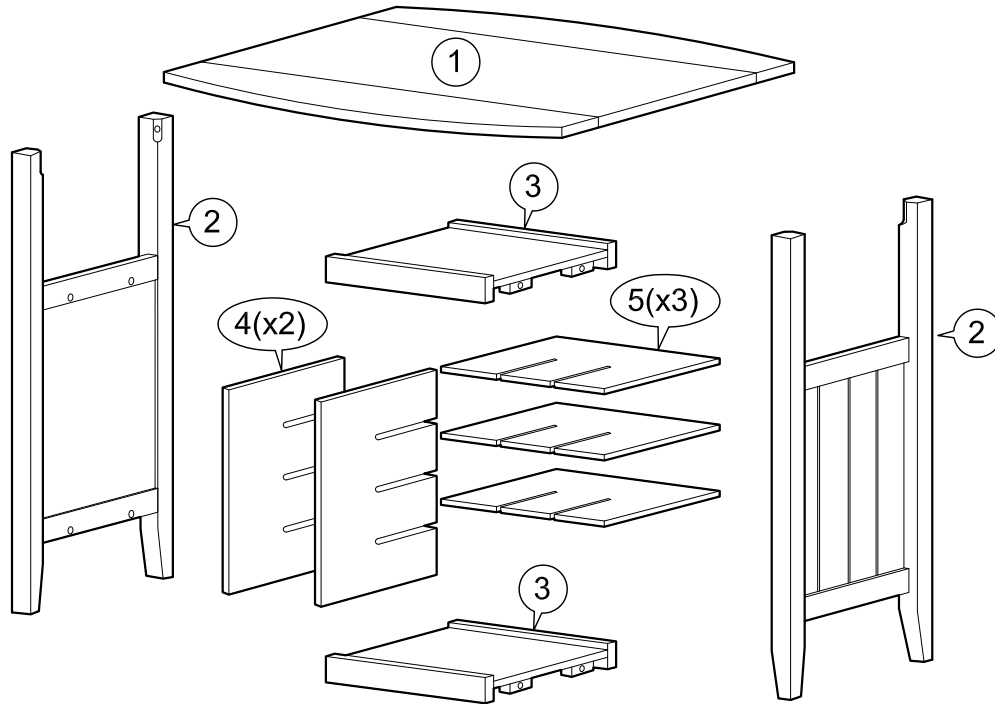

ASSEMBLY INSTRUCTIONS

Item : Tacoma Table With 2 Stool

Not Provided

2 Persons

Part List - Table

Part List - Stool

Hardware List

A  M6 x35mm = 8	D  M6 x13mm = 8	G  M7 x50mm = 16	
B  M6 x 60mm = 4	E  1/4" = 4	H  13.5Ø = 16	
C  1/4" = 12	F  = 1		