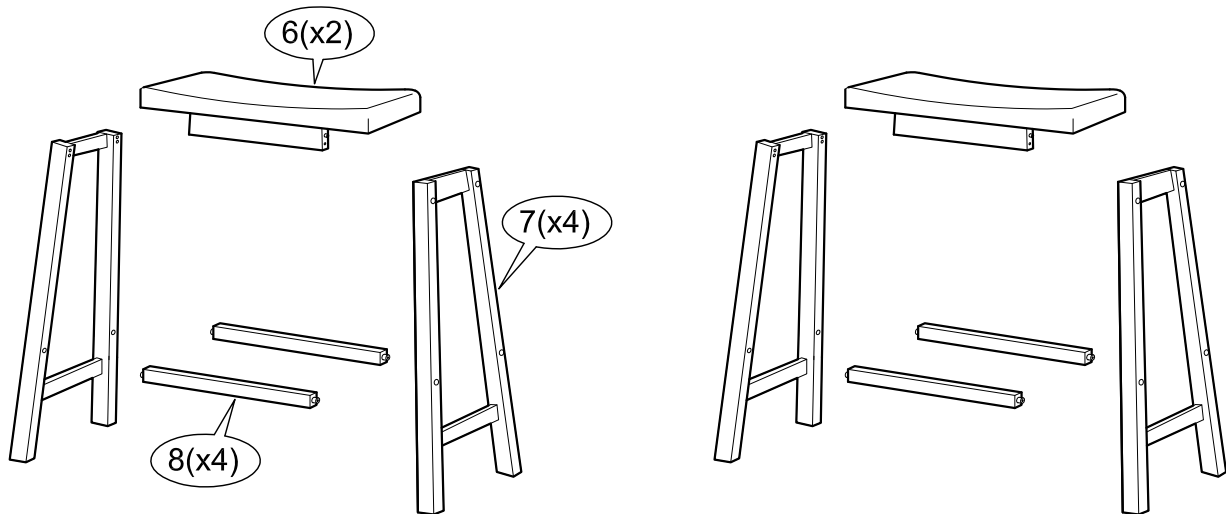

ASSEMBLY INSTRUCTIONS

Item : Tacoma Table With 2 Stool

Not Provided

2 Persons

Part List - Table

Part List - Stool

Hardware List

A  M6 x35mm = 8	D  M6 x13mm = 8	G  M7 x50mm = 16	
B  M6 x 60mm = 4	E  1/4" = 4	H  13.5Ø = 16	
C  1/4" = 12	F  = 1		